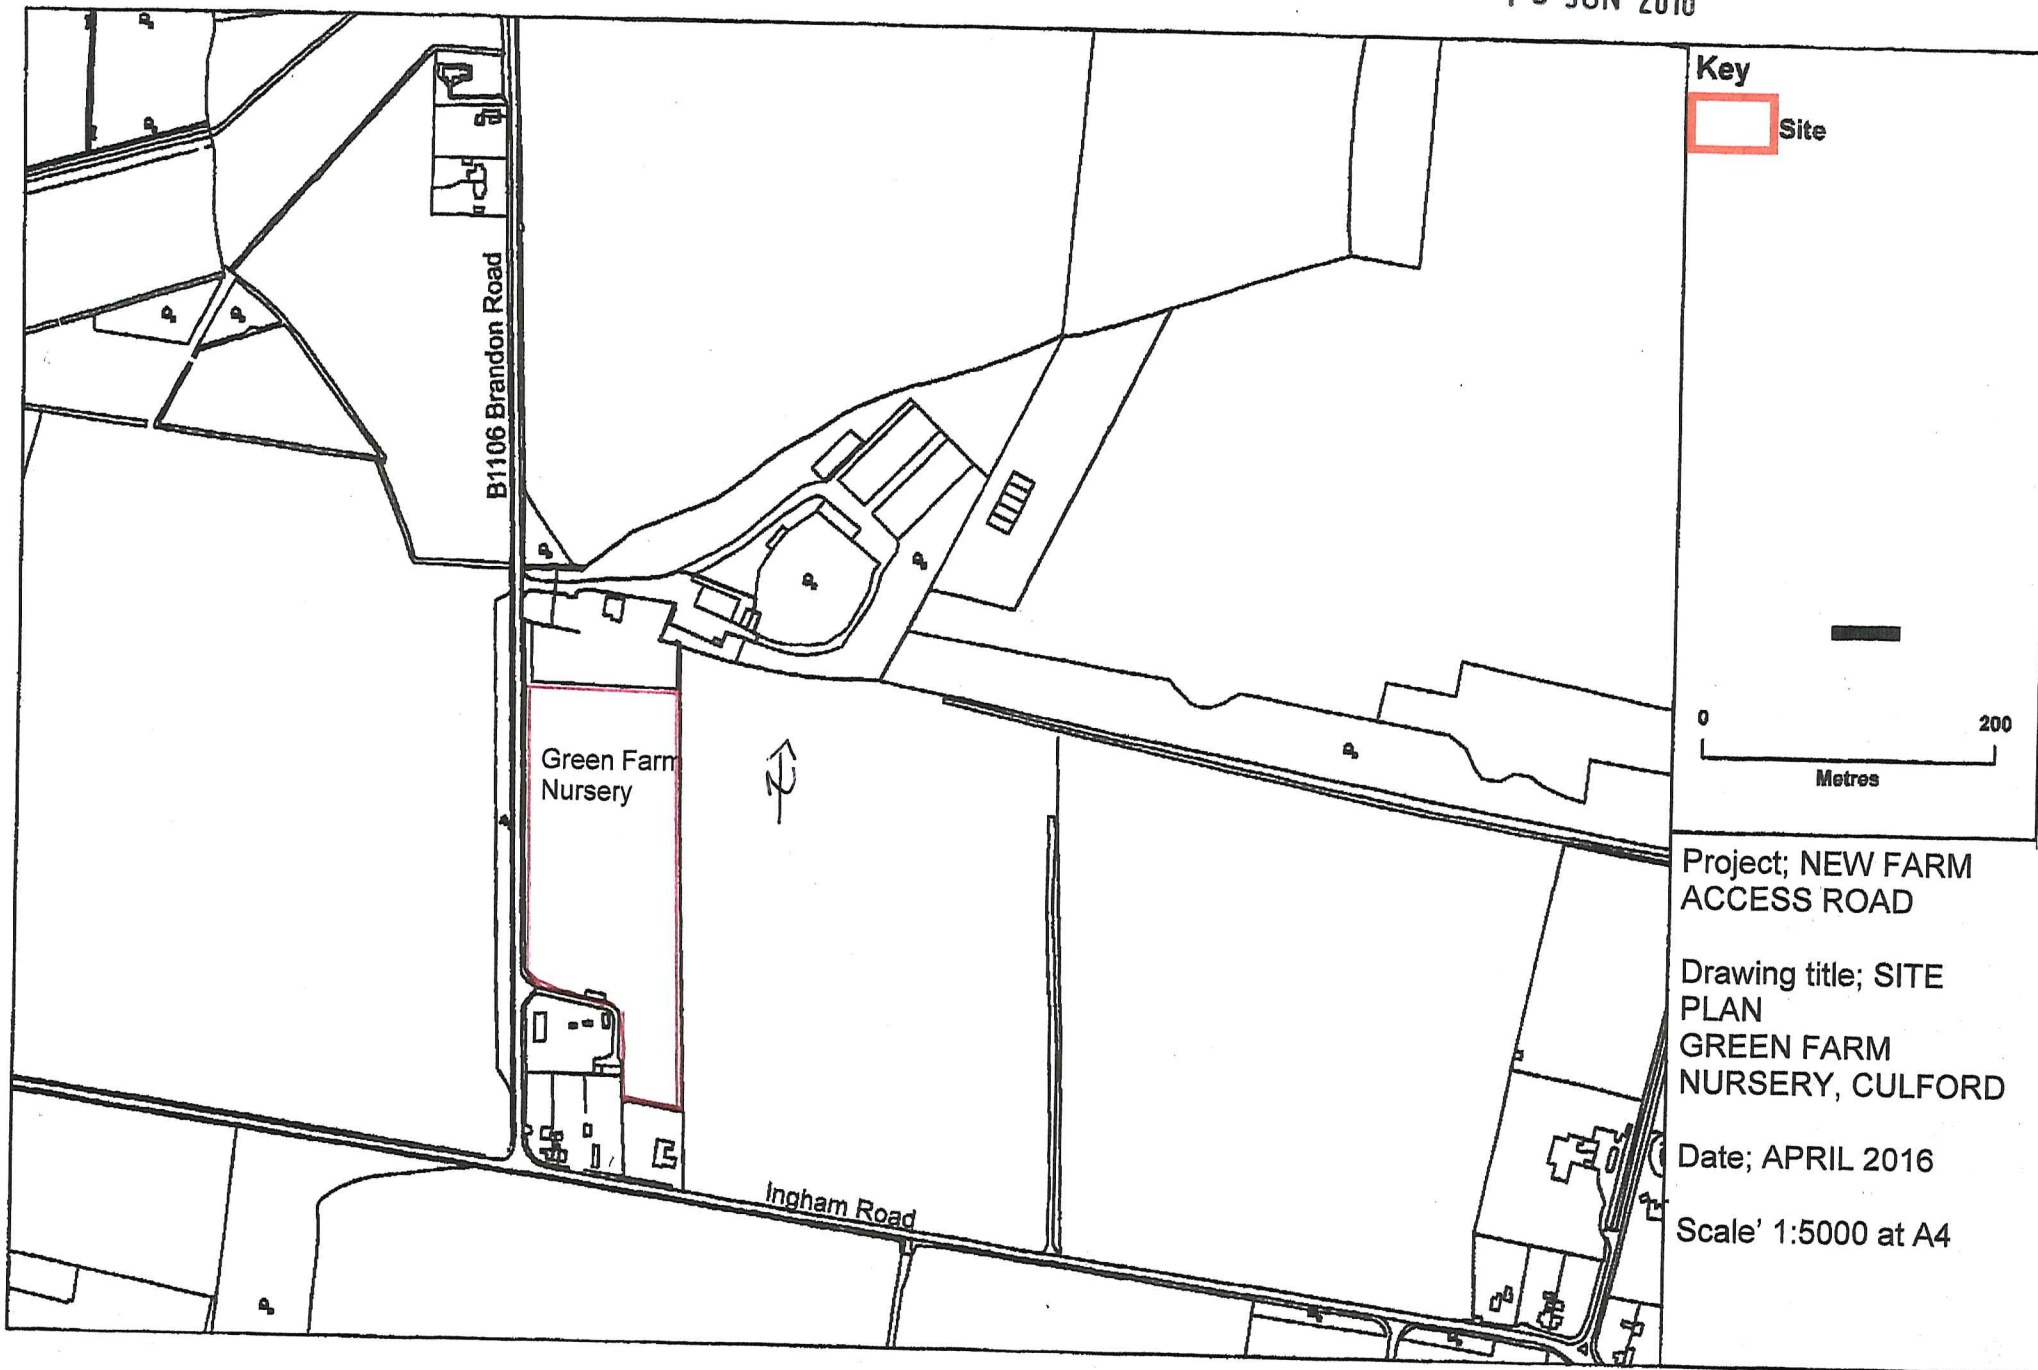

13 JUN 2016

Key
Site

Project; NEW FARM
ACCESS ROAD

Drawing title; SITE
PLAN
GREEN FARM
NURSERY, CULFORD

Date; APRIL 2016

Scale' 1:5000 at A4